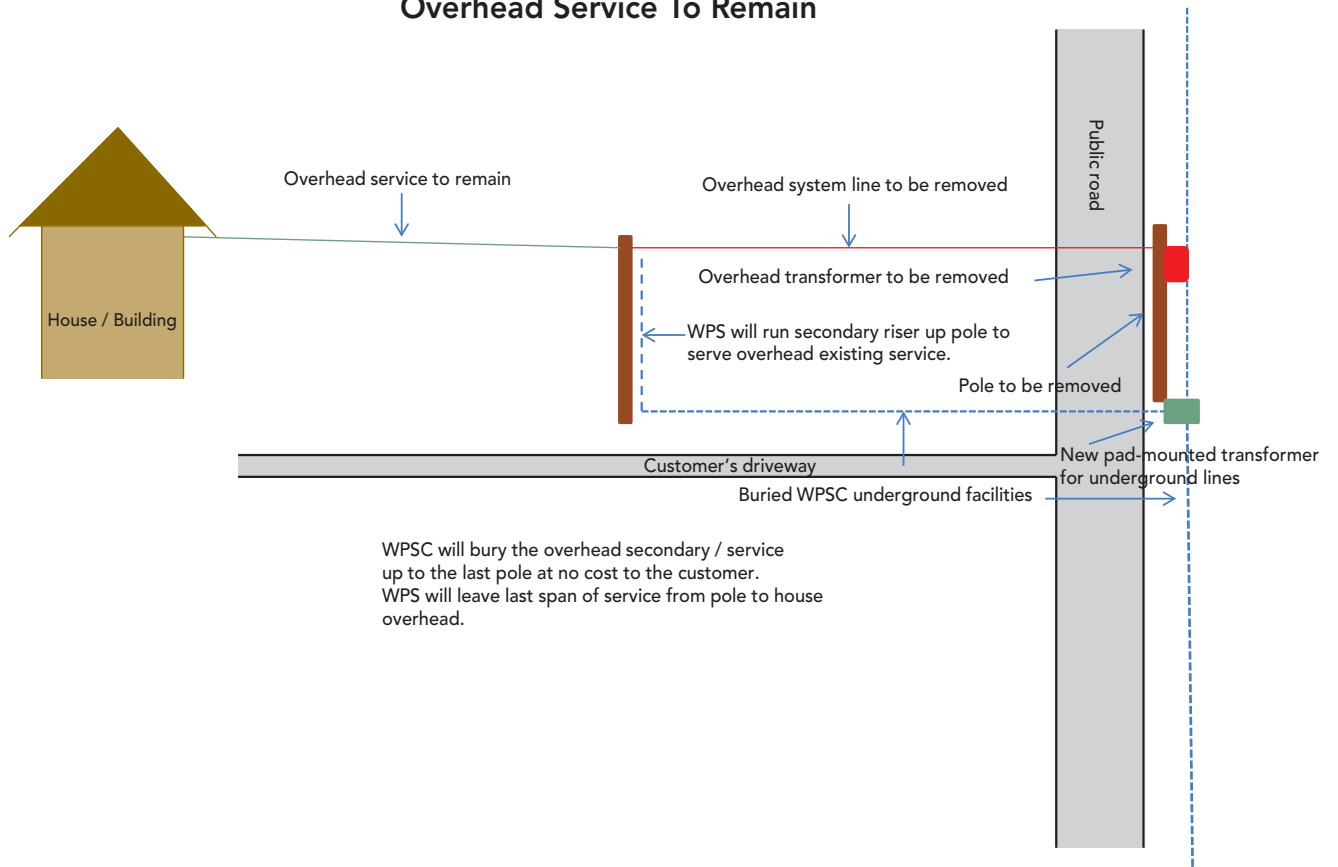

## Existing Customer With Existing Underground Service

## Existing Customer Converting From Overhead To Underground Service

# Existing Overhead Customer Overhead Service To Remain

WPSC will bury the overhead secondary / service up to the last pole at no cost to the customer. WPSC will leave last span of service from pole to house overhead.