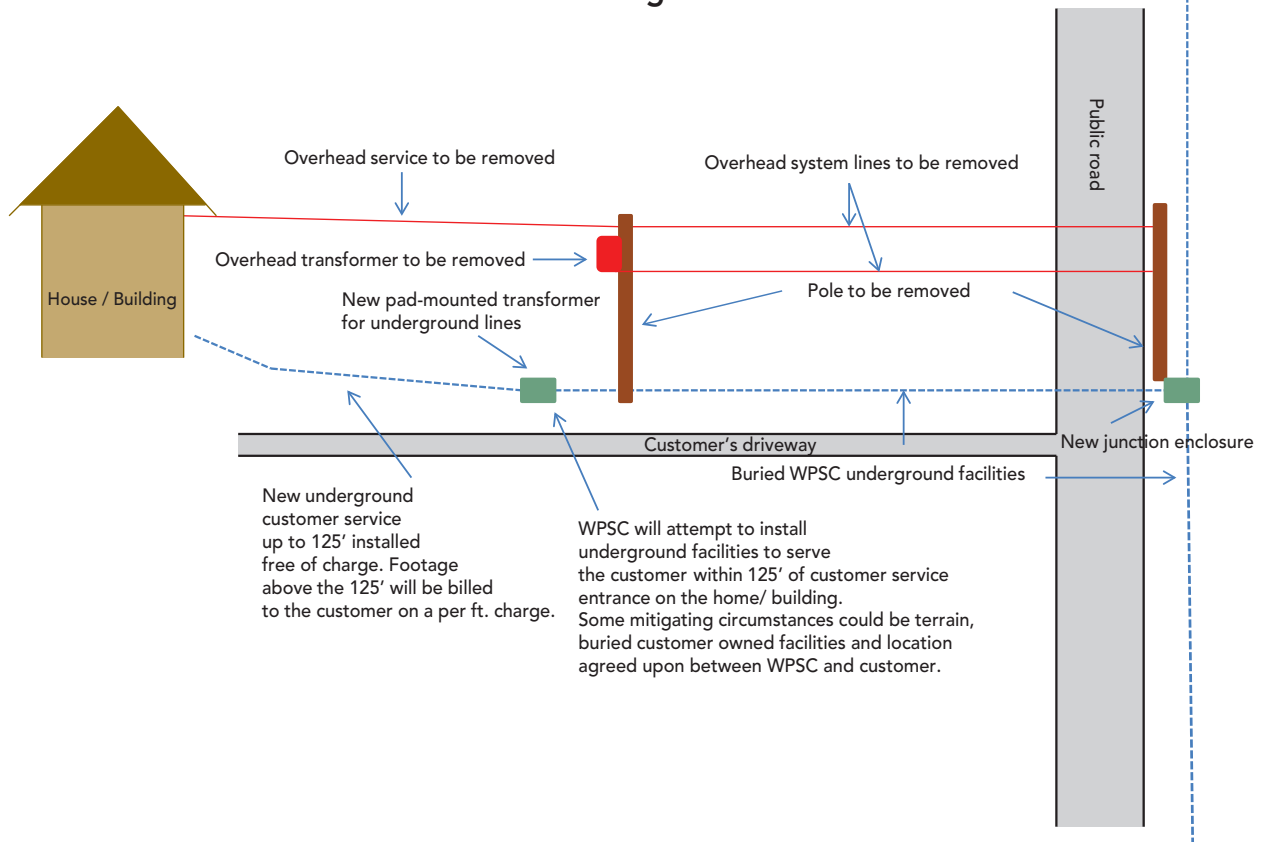

## Existing Customer With Existing Underground Service

## Existing Customer Converting From Overhead To Underground Service

# Existing Overhead Customer Overhead Service To Remain

WPSC will bury the overhead secondary / service up to the last pole at no cost to the customer. WPSC will leave last span of service from pole to house overhead.