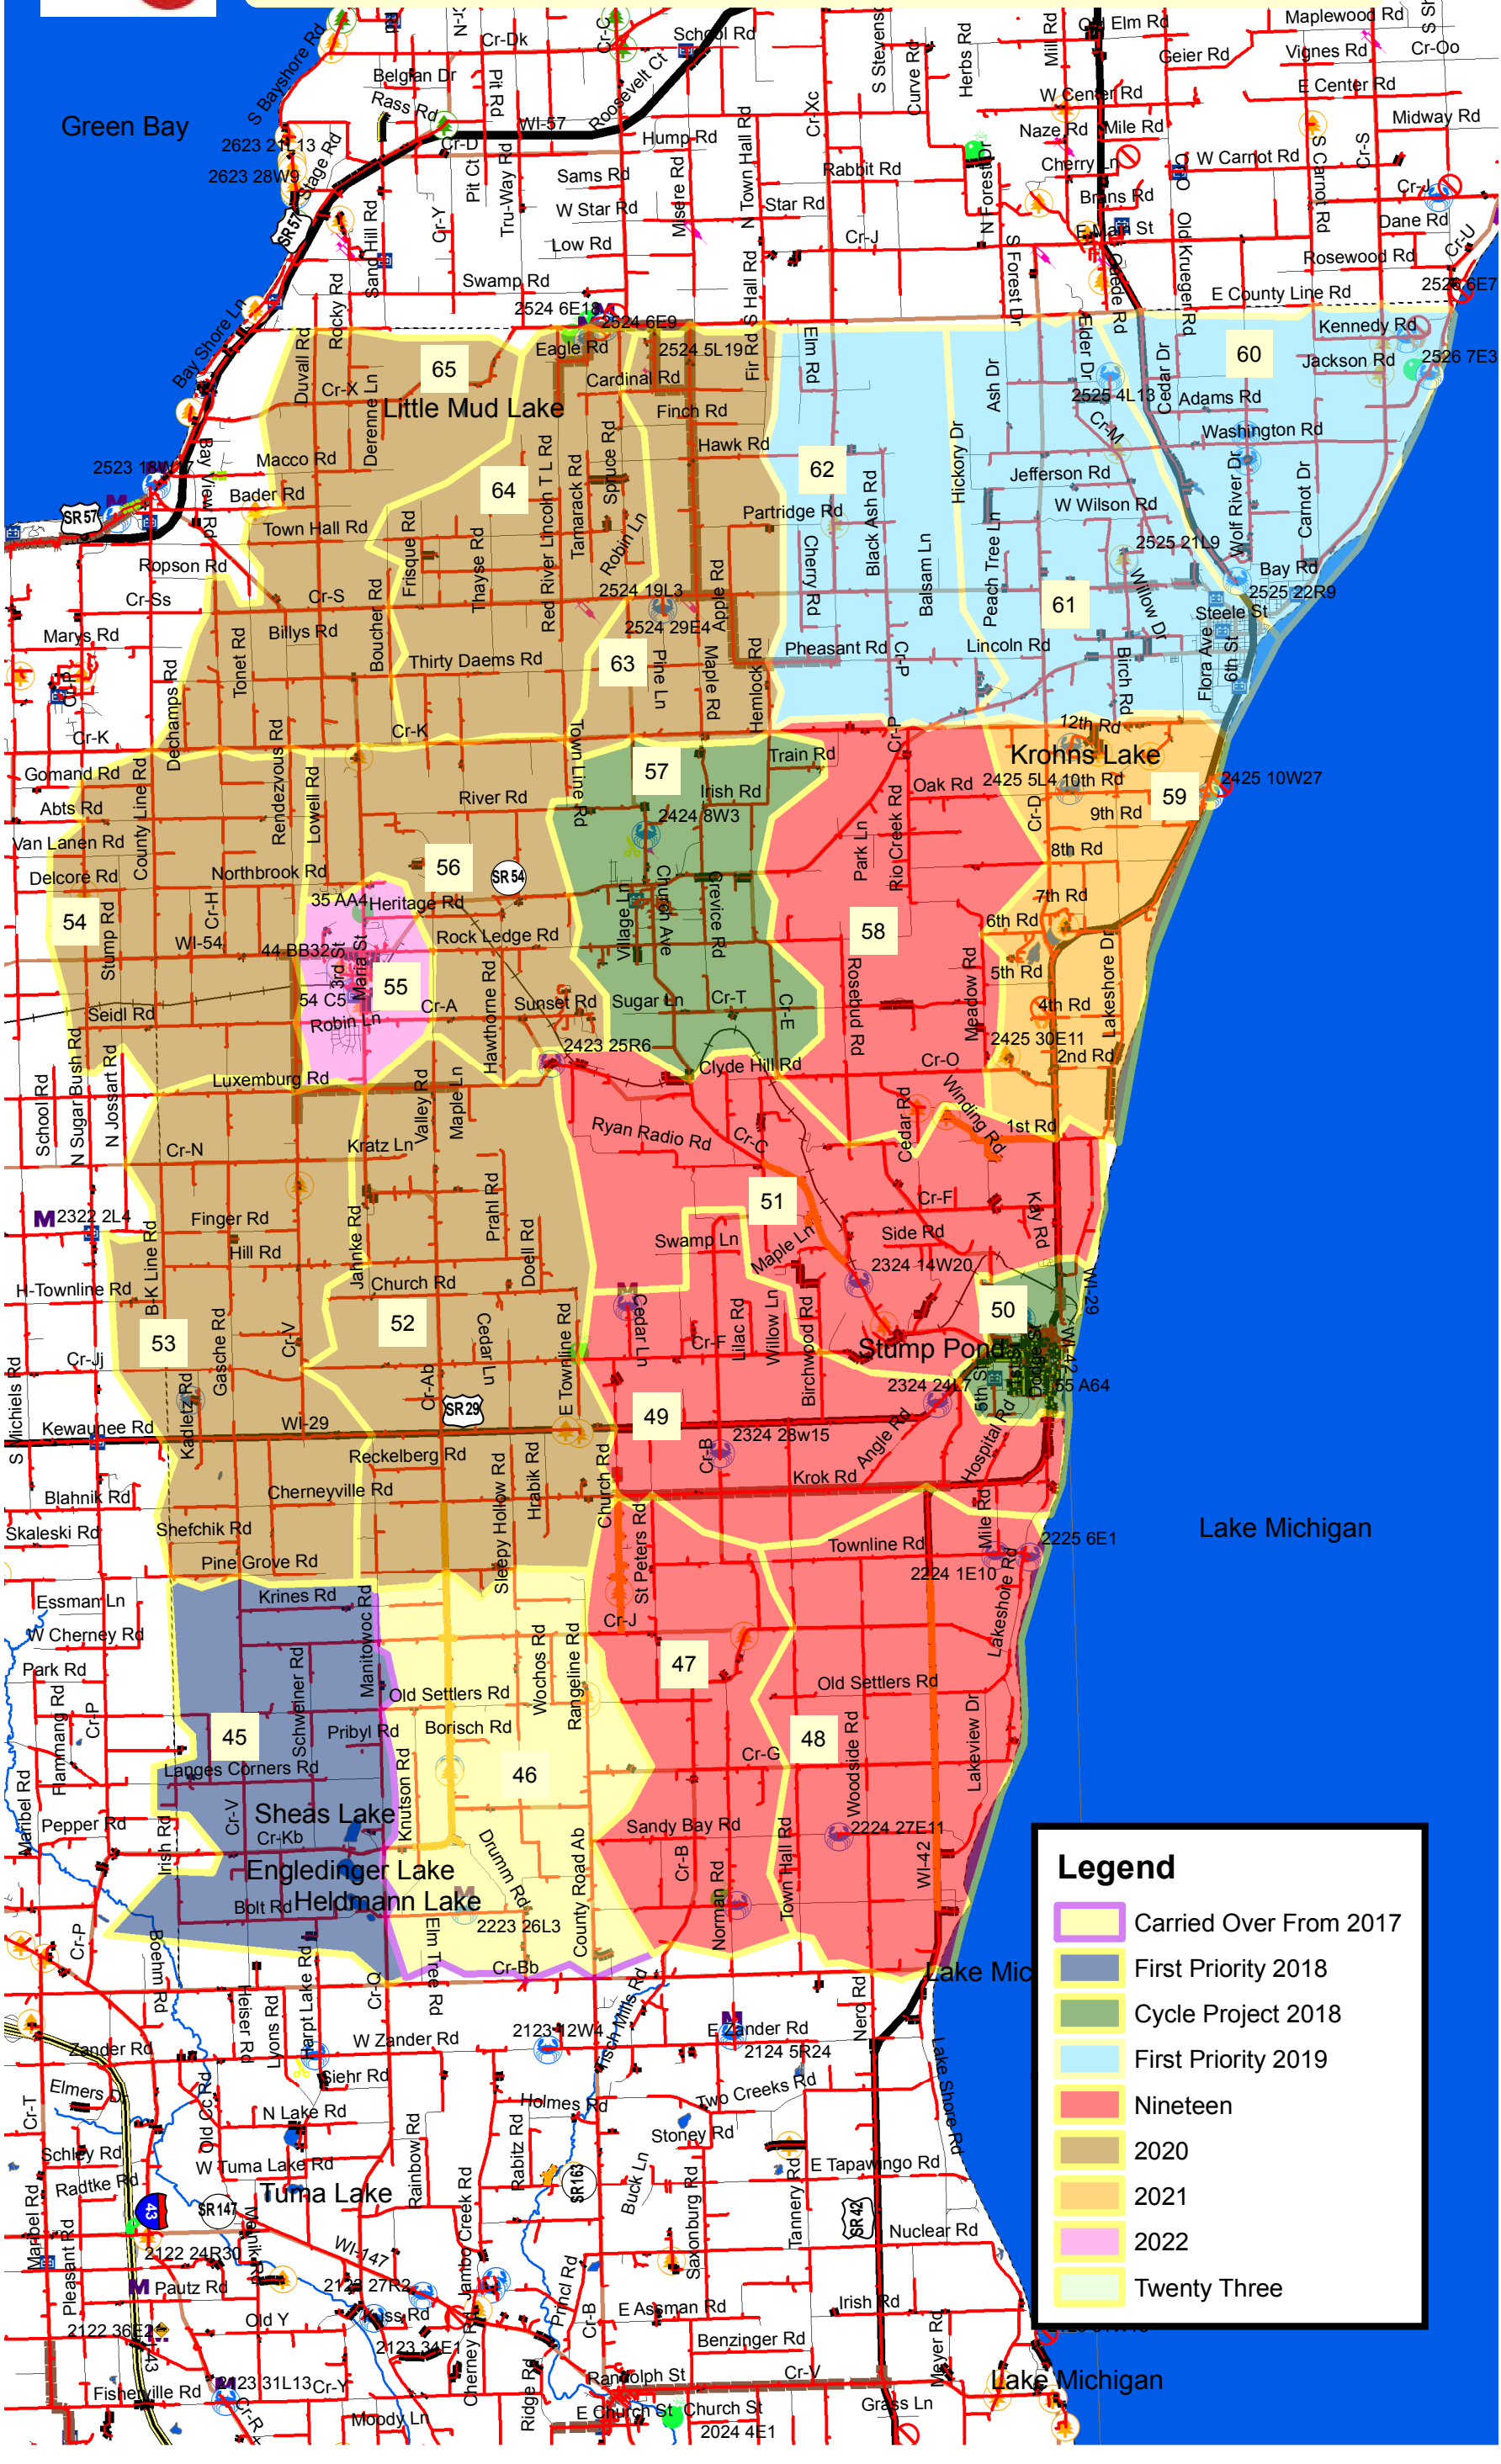

Green Bay

Kewaunee Line Clearance Plan

Legend

- Carried Over From 2017
- First Priority 2018
- Cycle Project 2018
- First Priority 2019
- Nineteen
- 2020
- 2021
- 2022
- Twenty Three