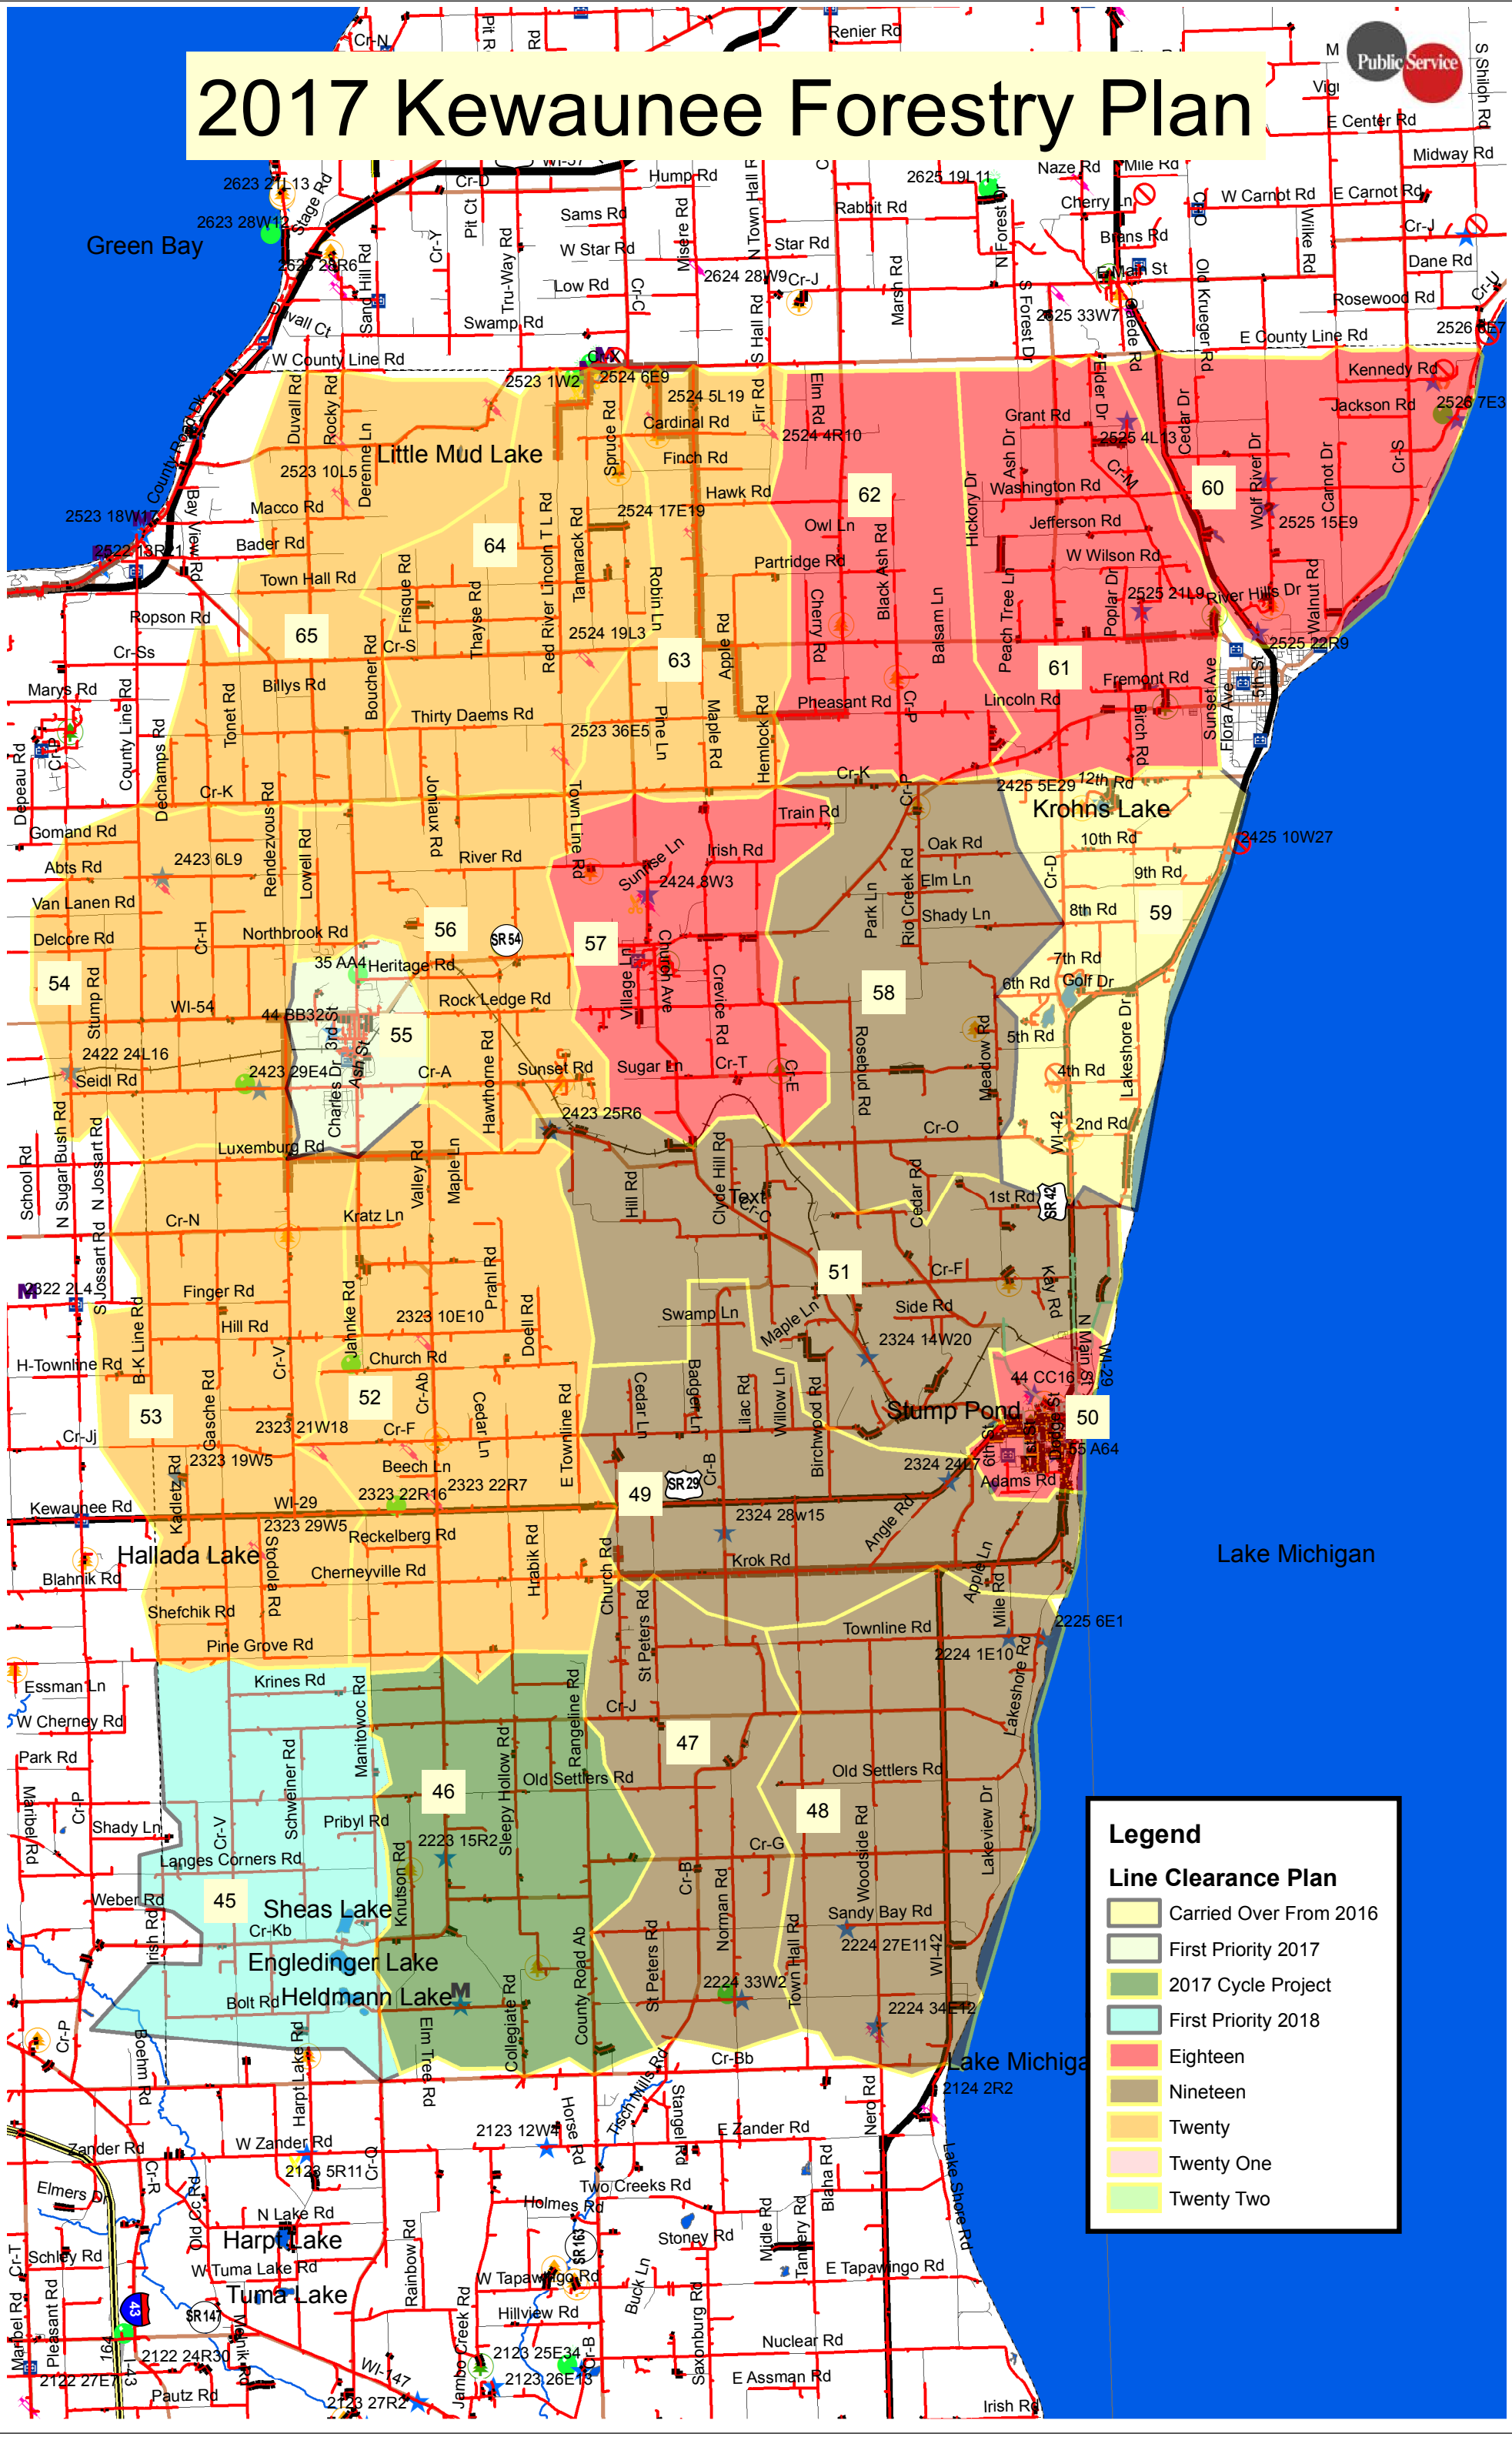

# 2017 Kewaunee Forestry Plan

**Legend**

**Line Clearance Plan**

- Carried Over From 2016
- First Priority 2017
- 2017 Cycle Project
- First Priority 2018
- Eighteen
- Nineteen
- Twenty
- Twenty One
- Twenty Two