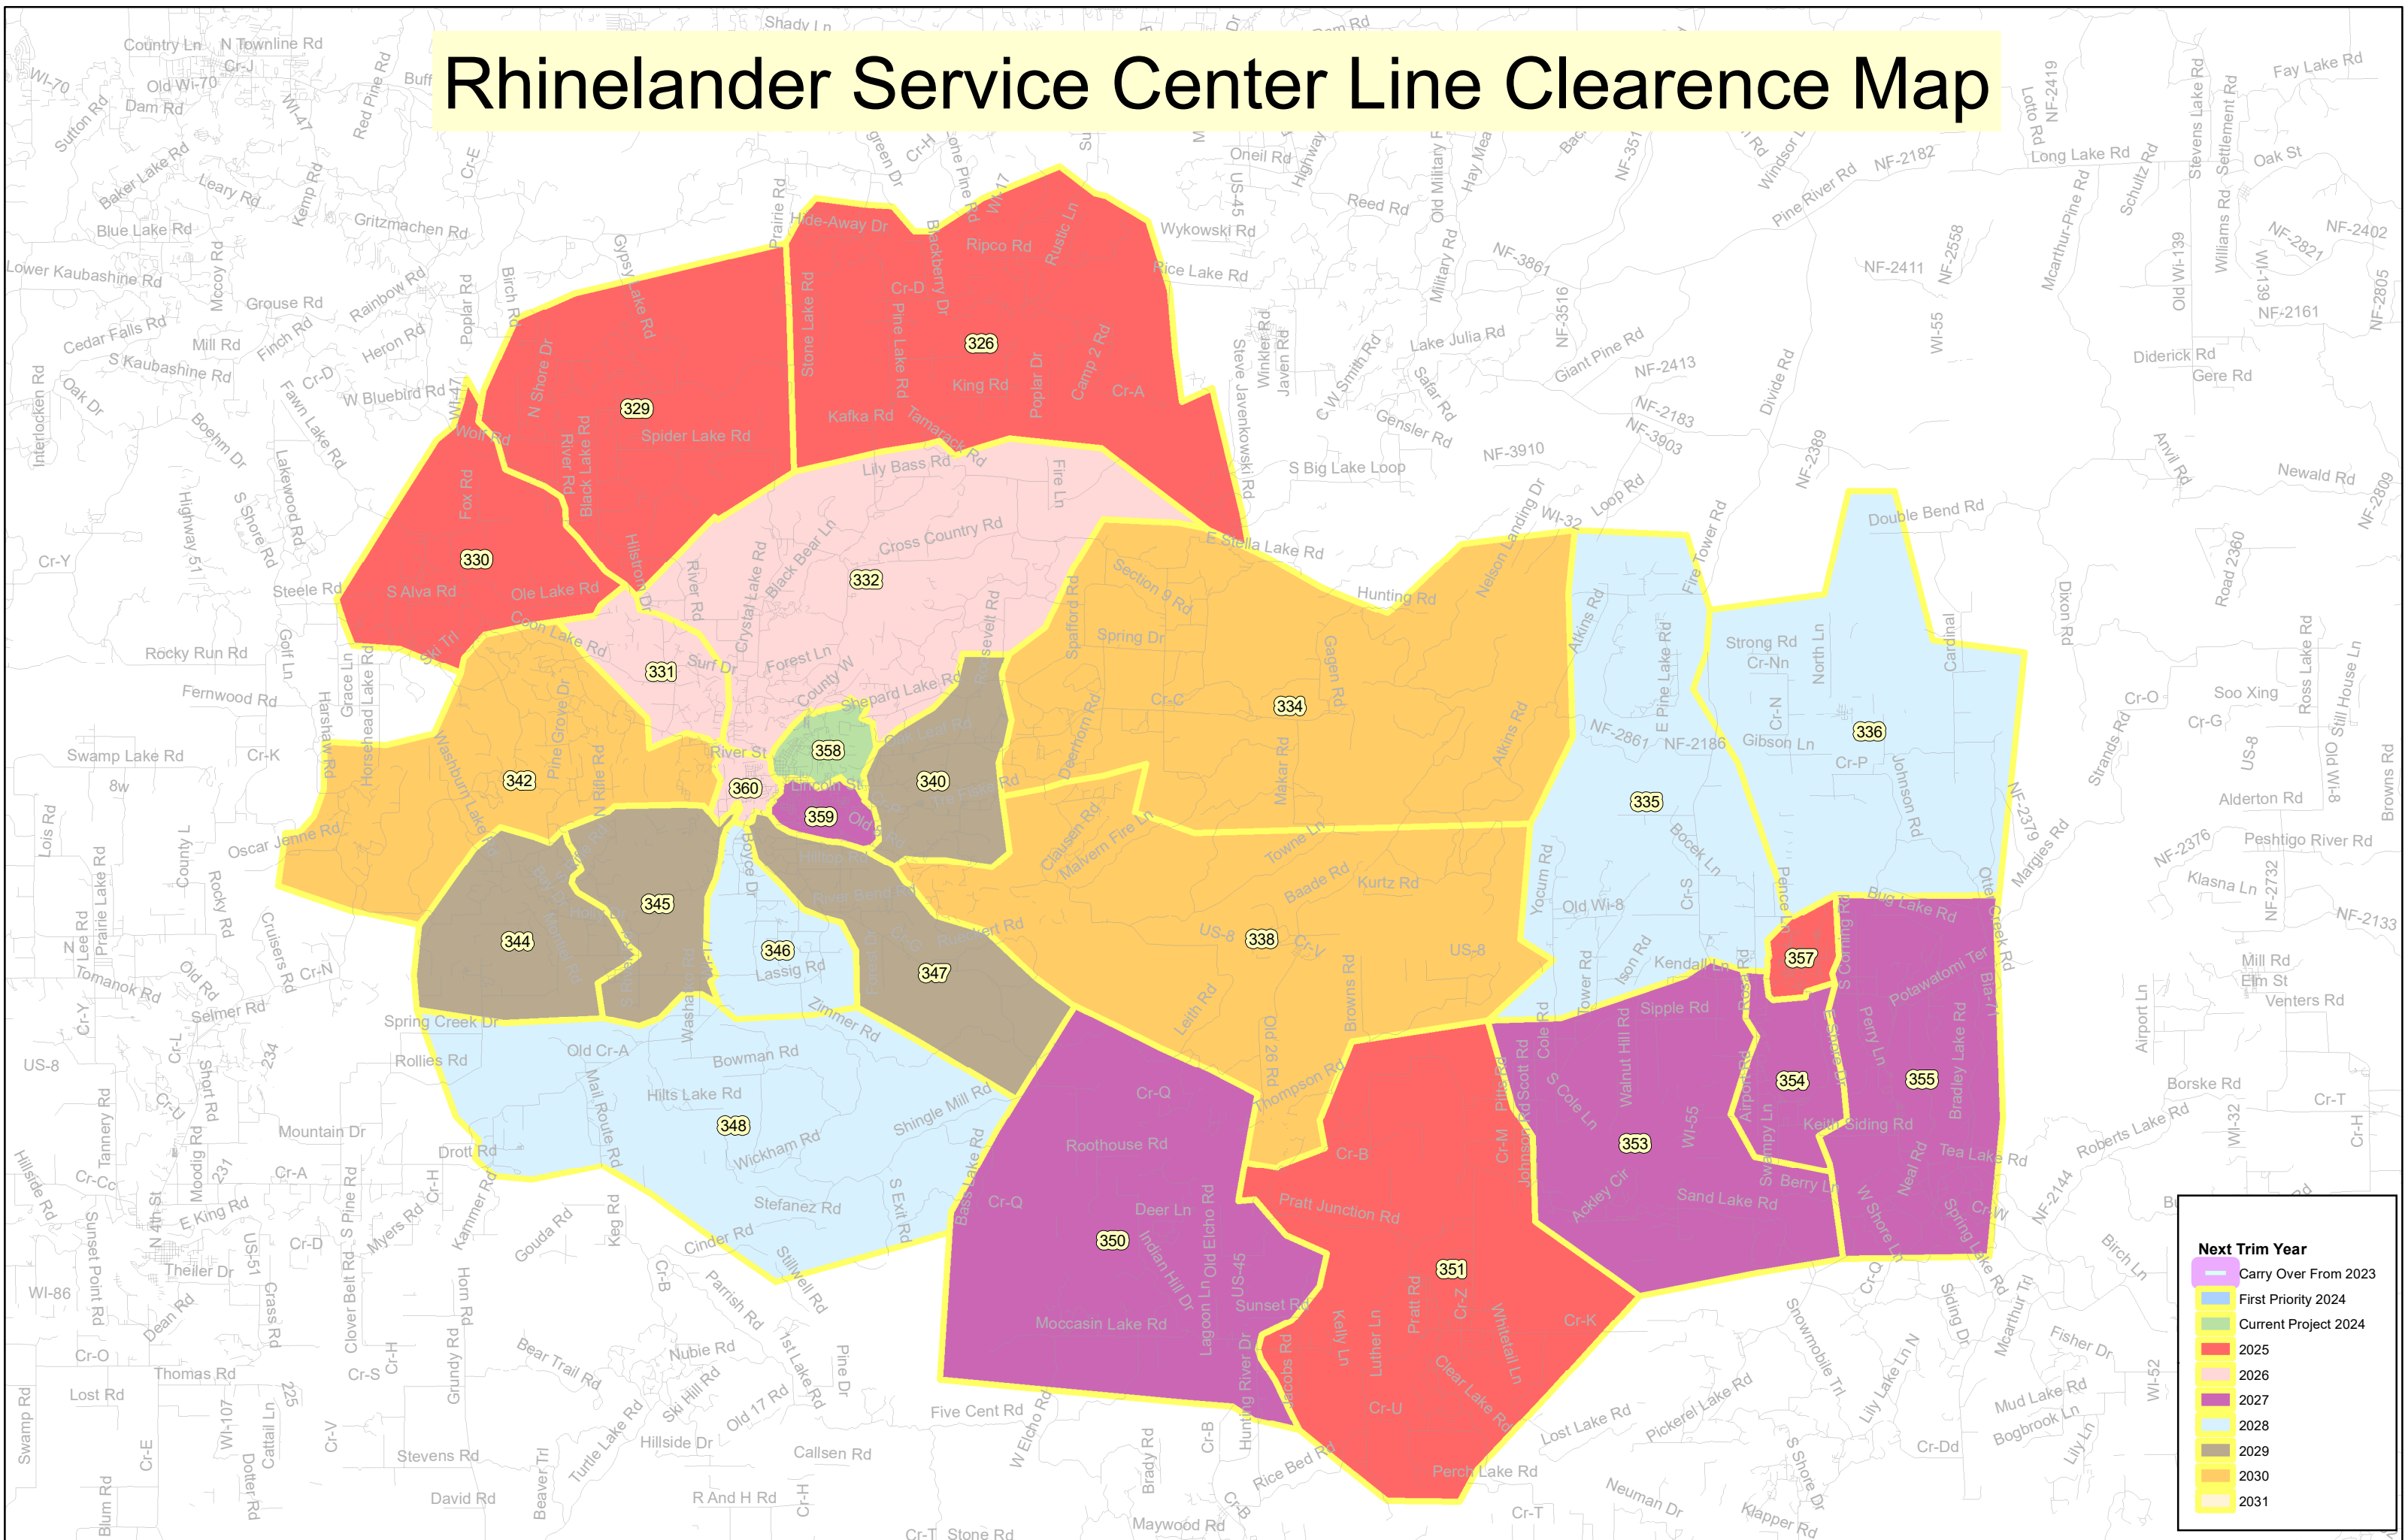

# Rhinelanders Service Center Line Clearance Map

Next Trim Year	
Light Purple	Carry Over From 2023
Light Blue	First Priority 2024
Light Green	Current Project 2024
Red	2025
Light Pink	2026
Purple	2027
Light Blue	2028
Dark Grey	2029
Orange	2030
Yellow	2031