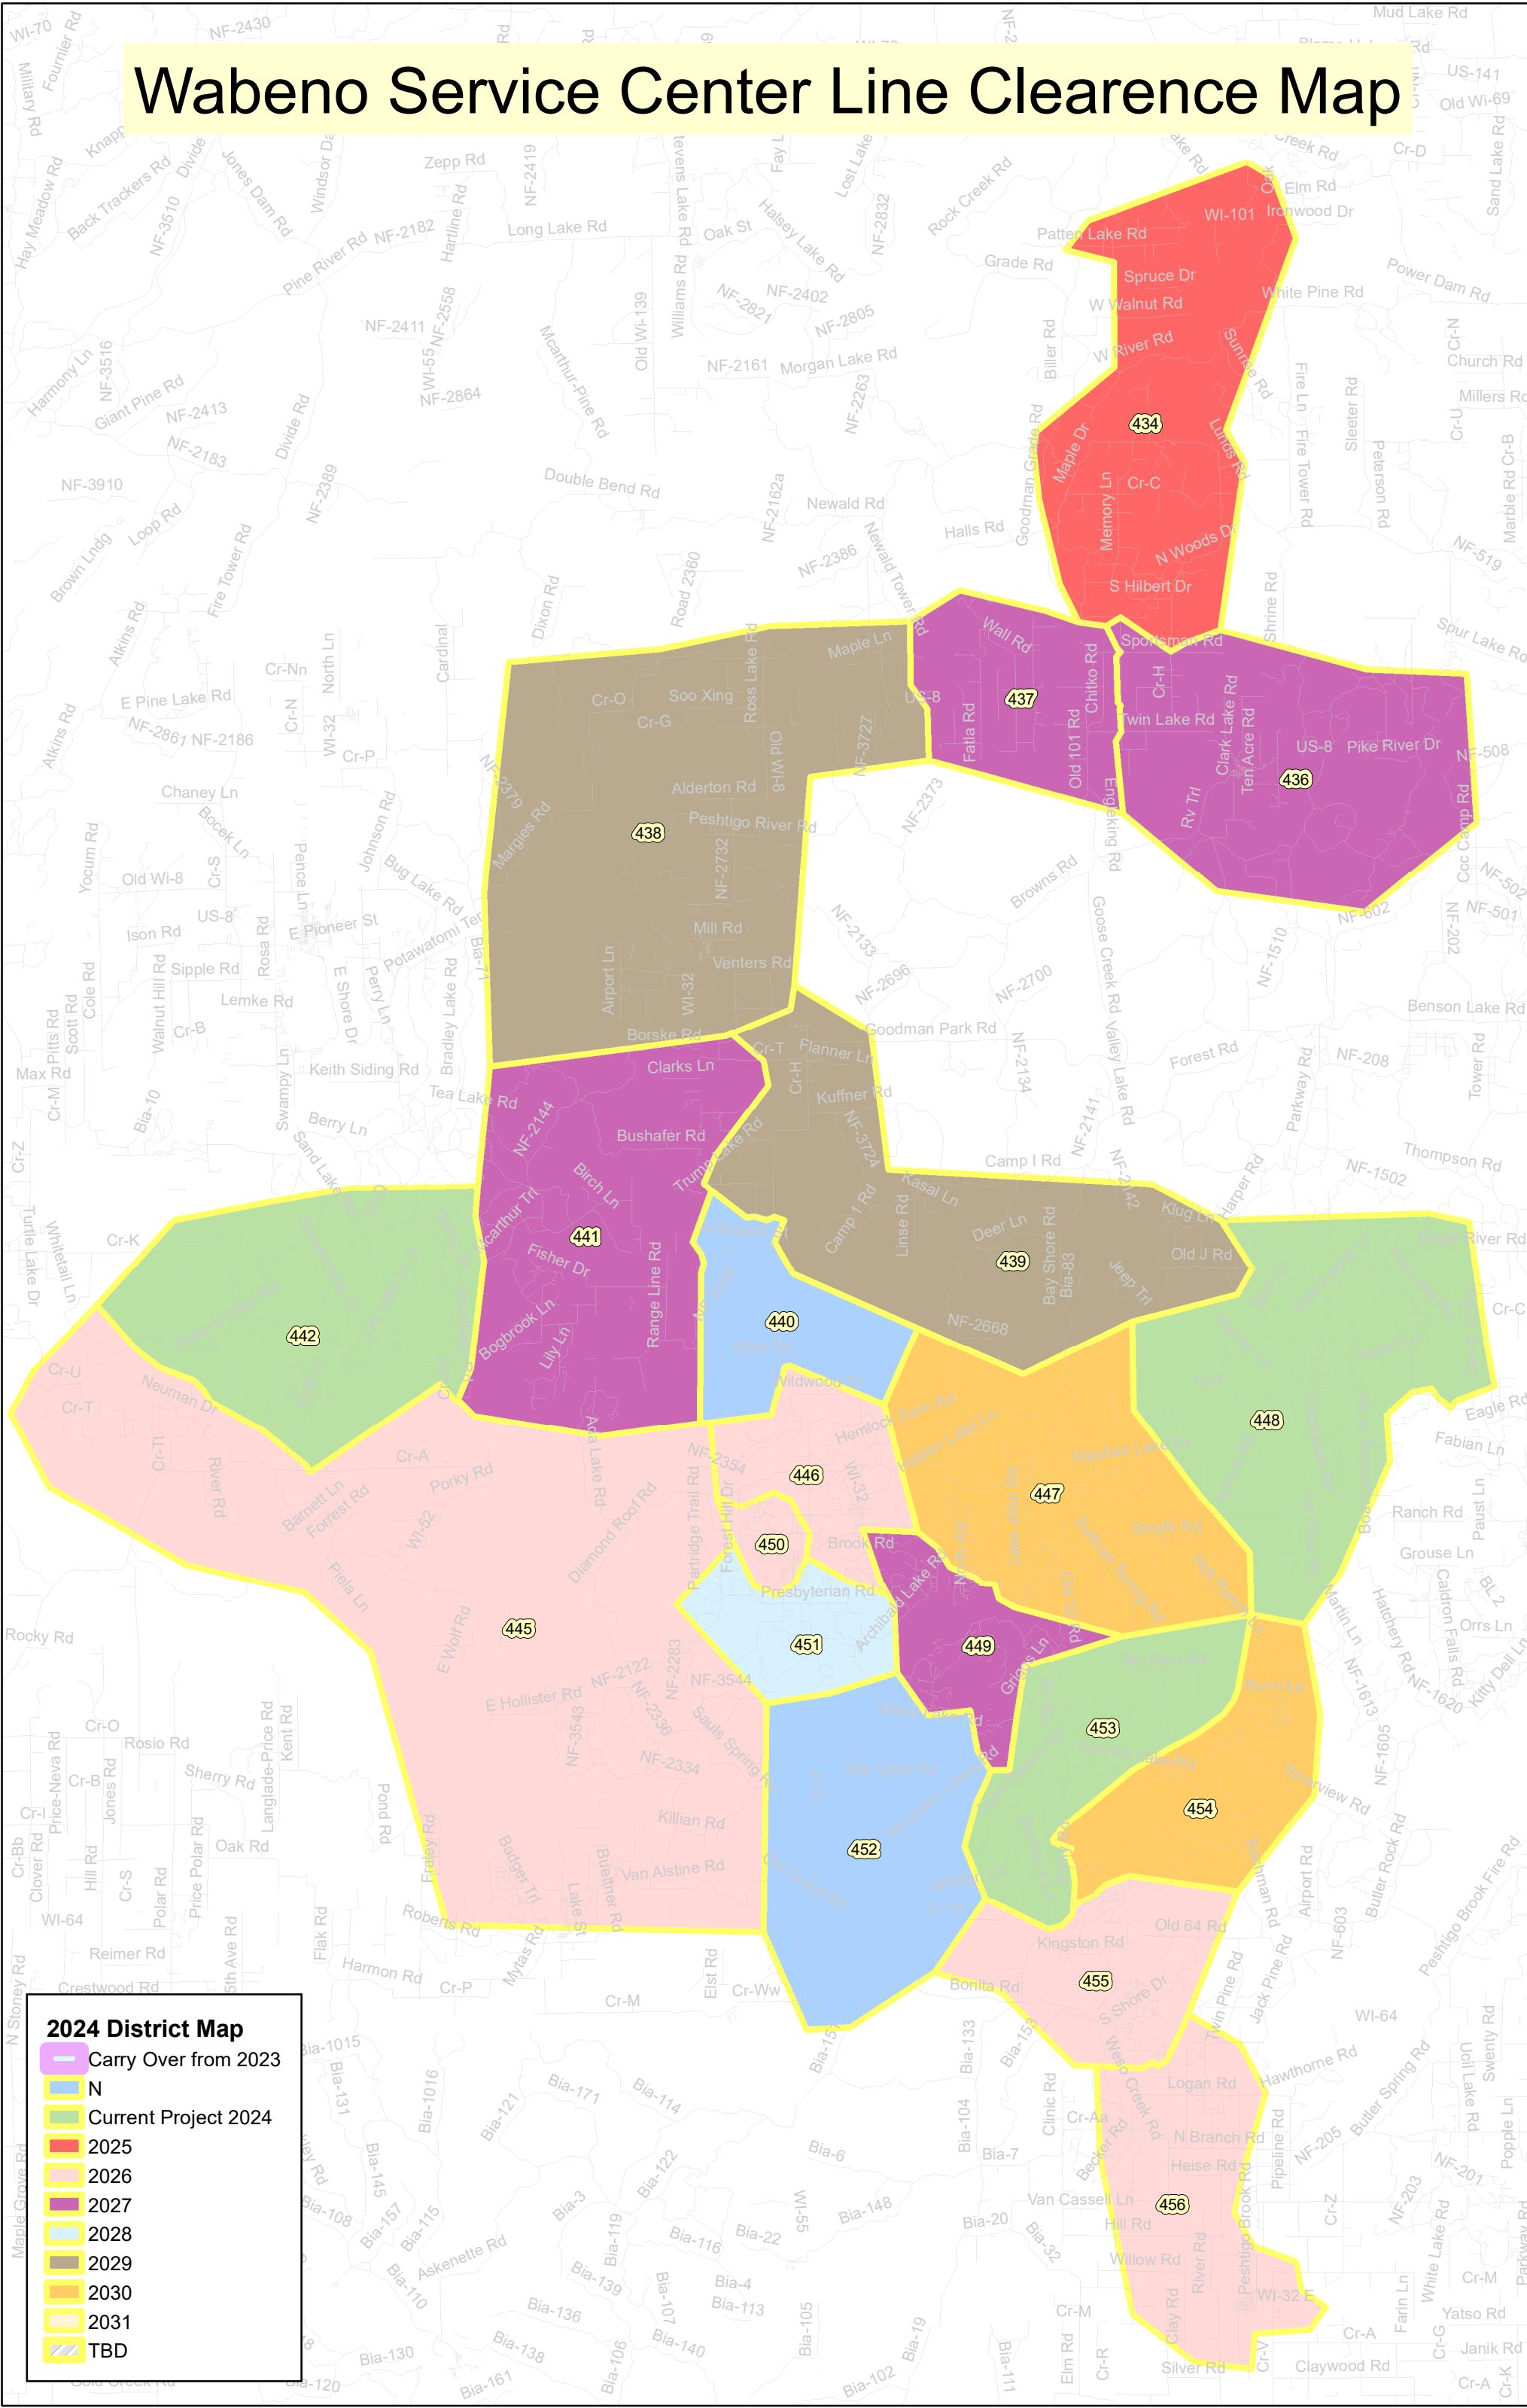

# Wabeno Service Center Line Clearance Map

**2024 District Map**

- Carry Over from 2023
- N
- Current Project 2024
- 2025
- 2026
- 2027
- 2028
- 2029
- 2030
- 2031
- TBD