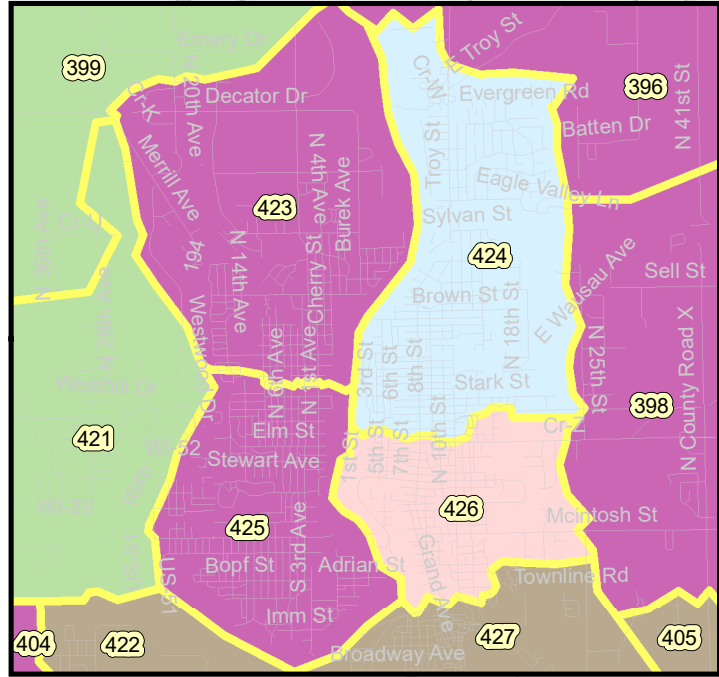

Wausau Service Center Line Clearance Map

2024 District Map

- Carry Over from 2023
- N
- Current Project 2024
- 2025
- 2026
- 2027
- 2028
- 2029
- 2030
- 2031
- TBD