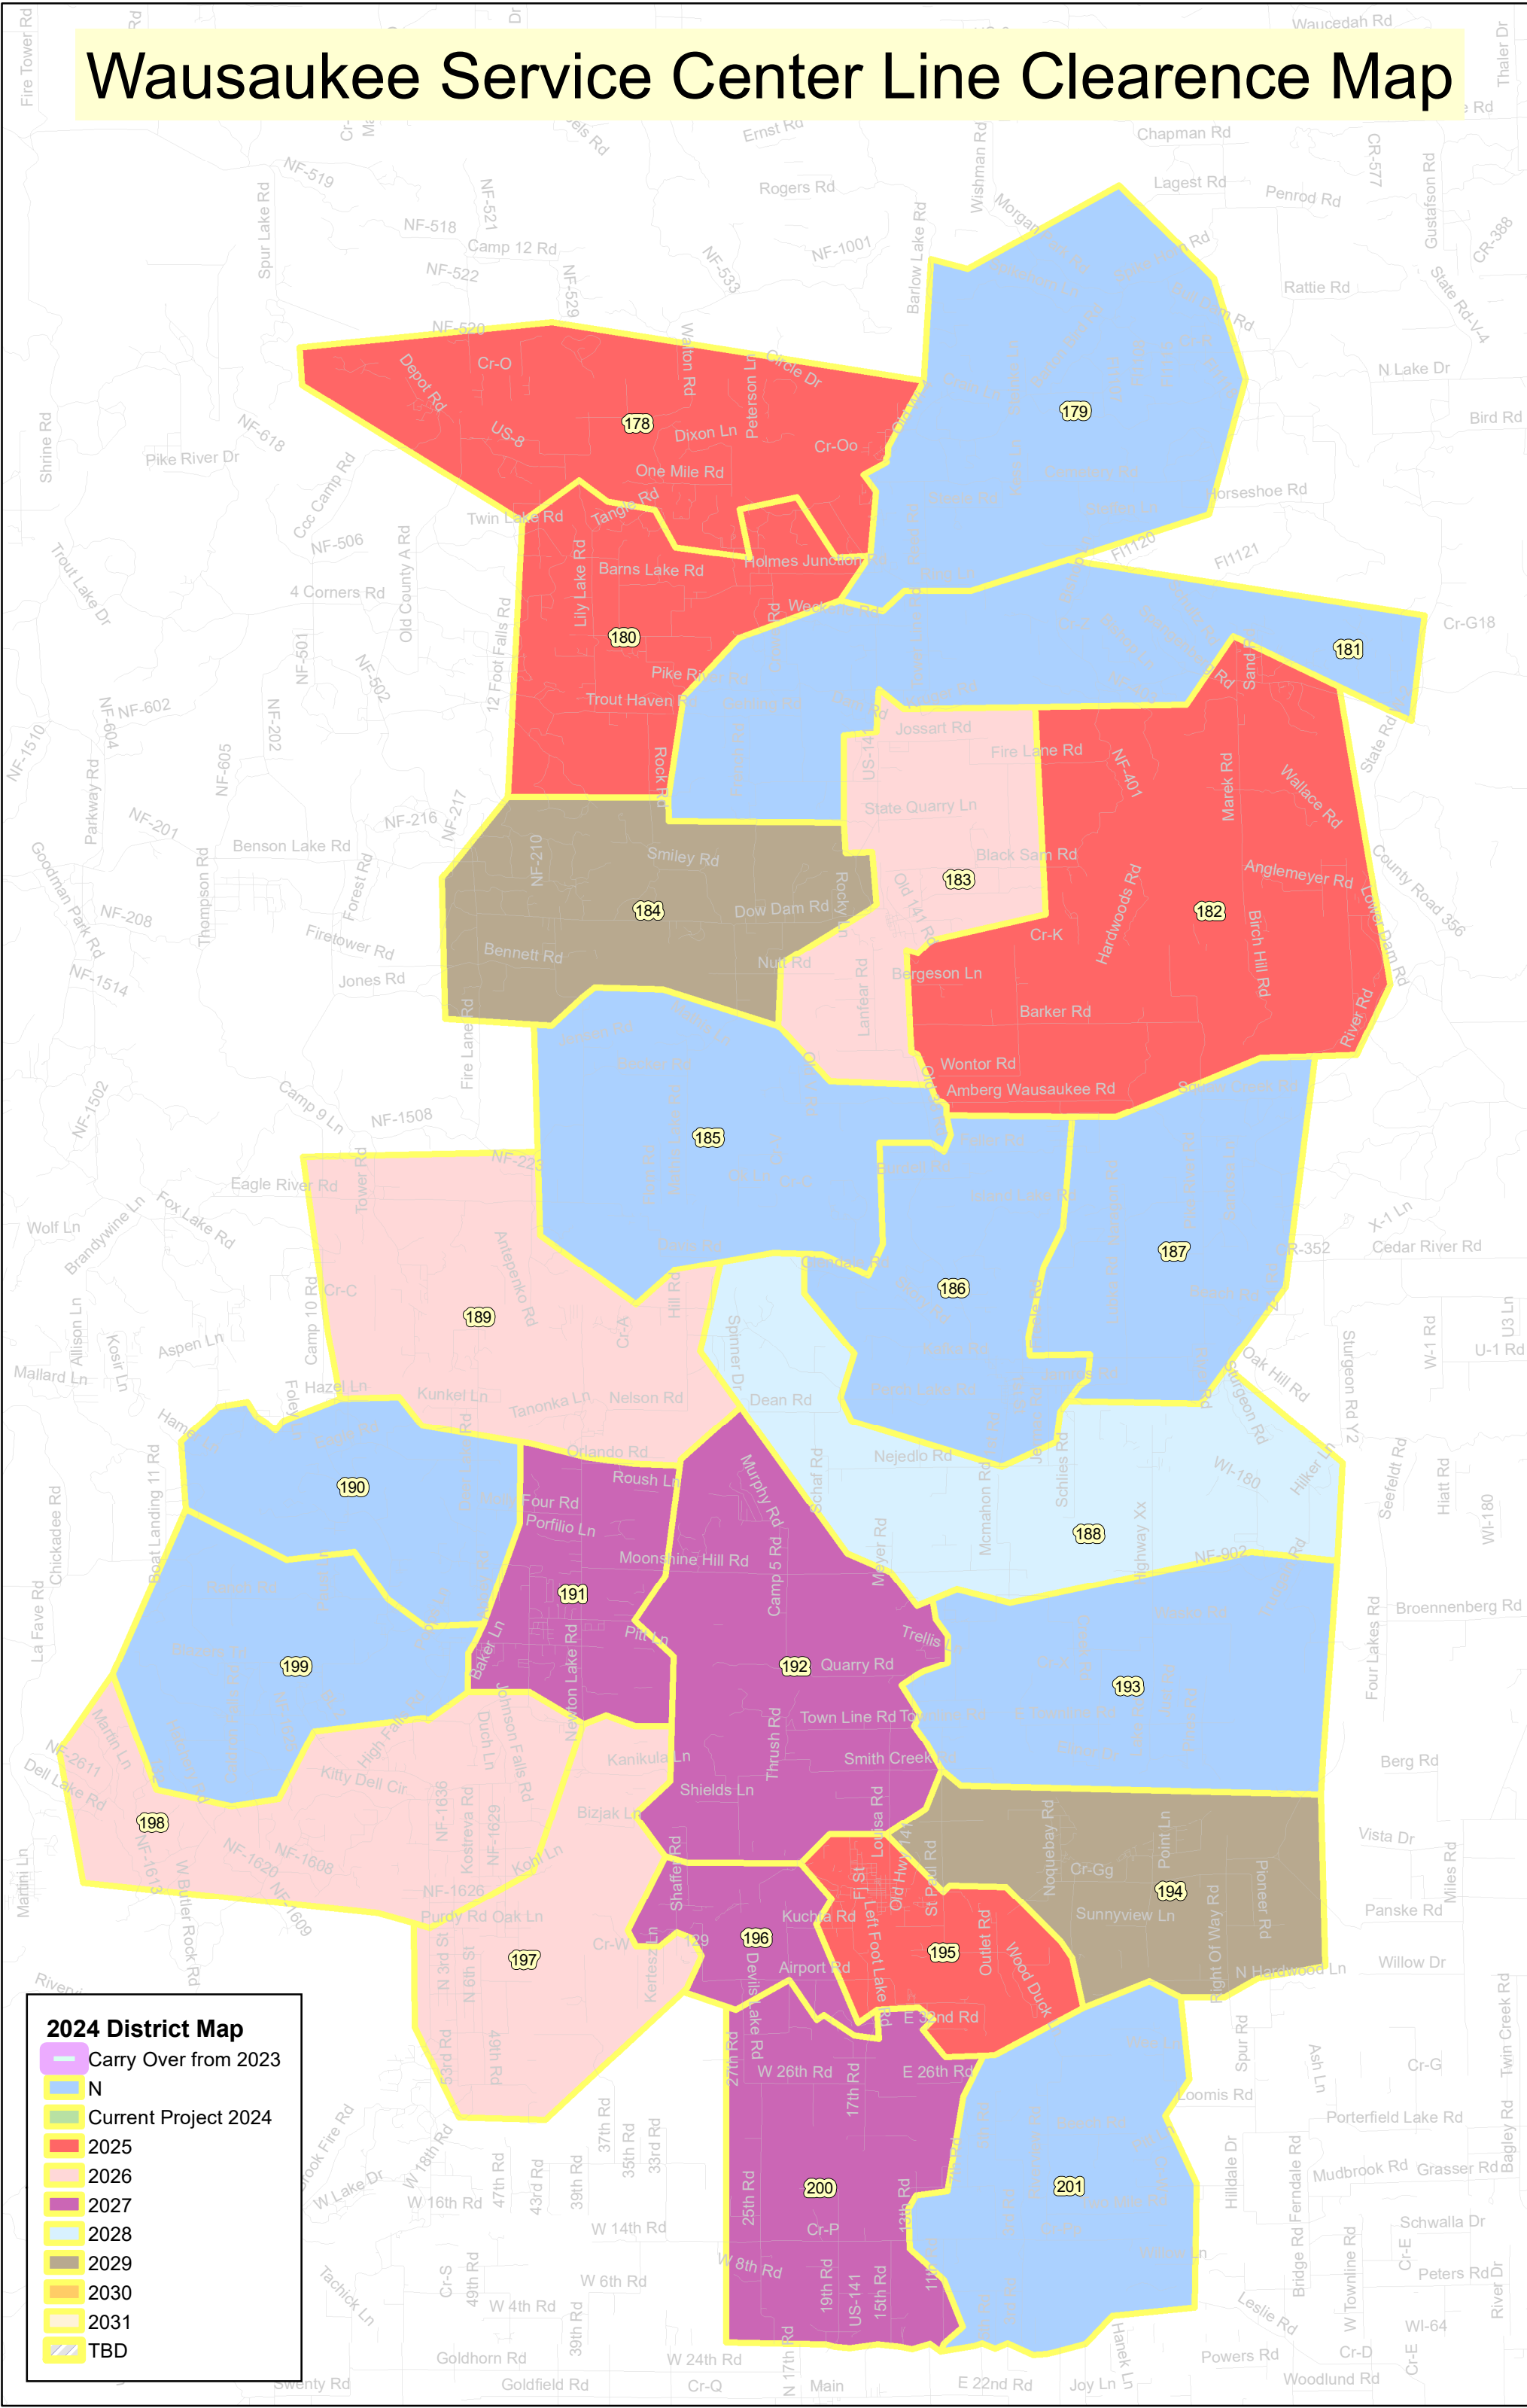

Wausaukee Service Center Line Clearance Map

2024 District Map

- Carry Over from 2023
- N
- Current Project 2024
- 2025
- 2026
- 2027
- 2028
- 2029
- 2030
- 2031
- TBD